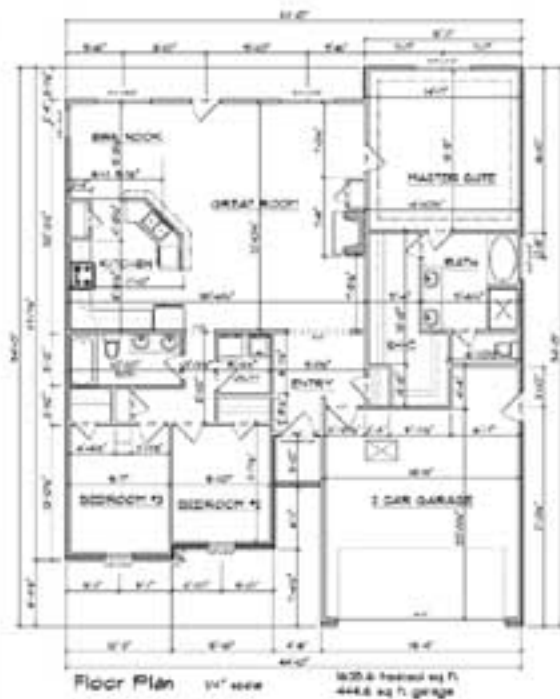

THE OSPREY

- * 3 Bedrooms
- * 2 Baths
- * 2 Car Garage
- * 1635 Sq Ft

Presented by:

CAROLINA COAST CONTRACTING
Custom Homes - Renovations - Storm Protection