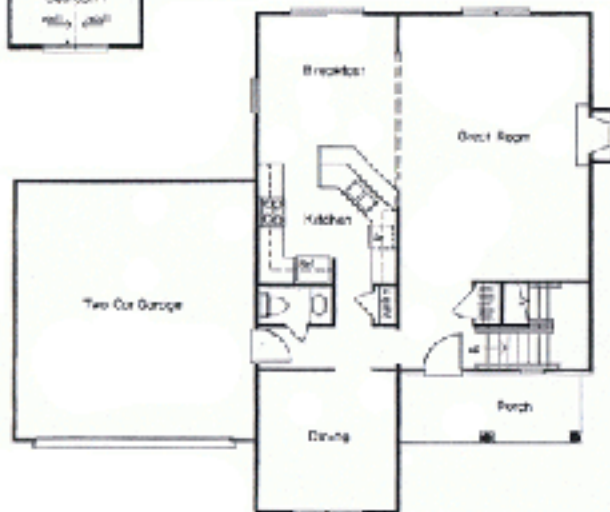

THE WINDSOR

- * 3 Bedrooms
- * 2.5 Baths
- * 2 Car Garage
- * 2216 Sq Ft

Presented By: