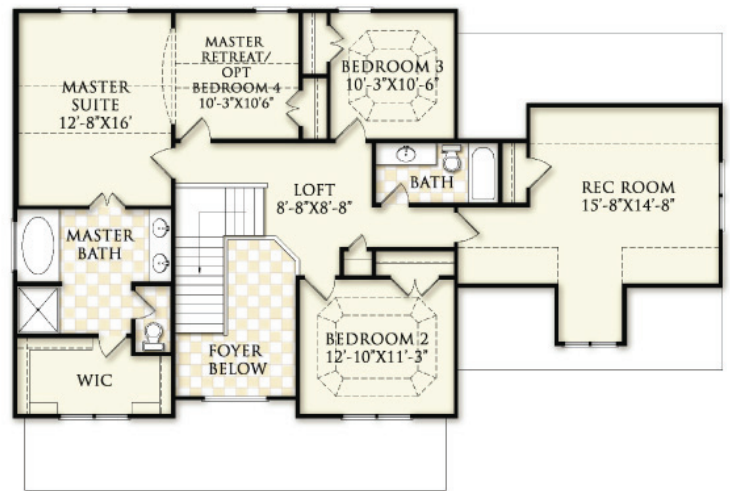

4 BEDROOMS, 2 1/2 BATHS - 2700 SQFT

The Patriot

\$95
per
square
foot!

FIRST FLOOR

SECOND FLOOR

*Square footage & dimensions are approximate & may vary with each individual home.

910.353.1228