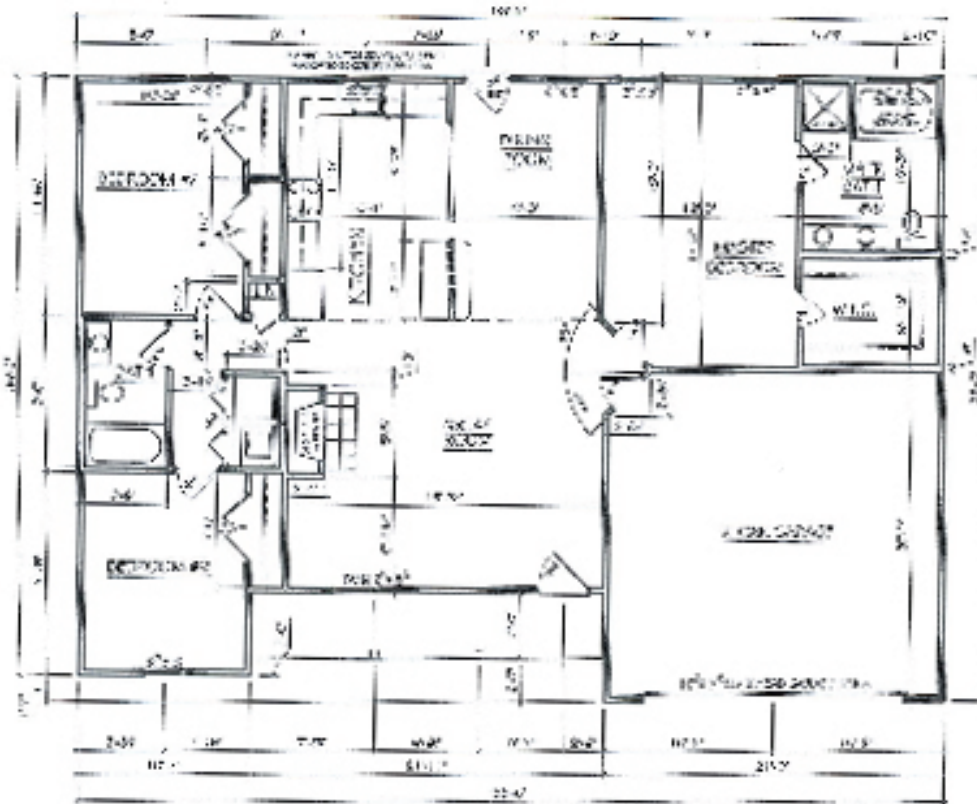

3 BEDROOMS, 2 BATHS, 1457 SQFT

The Quartermaster

*Square footage & dimensions are approximate & may vary with each individual home.

910.353.1228

SHORESIDE, LLC