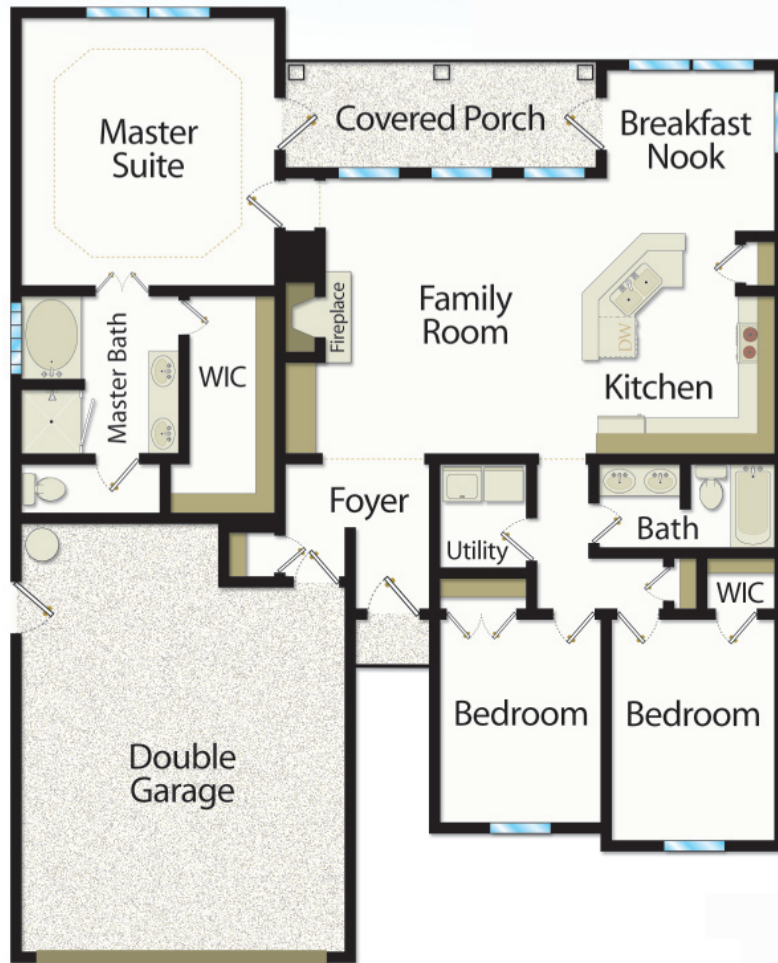

3 BEDROOMS, 2 BATHS - 1520 SQFT

# The Bellmeade

\*Square footage & dimensions are approximate & may vary with each individual home.

910.353.1228