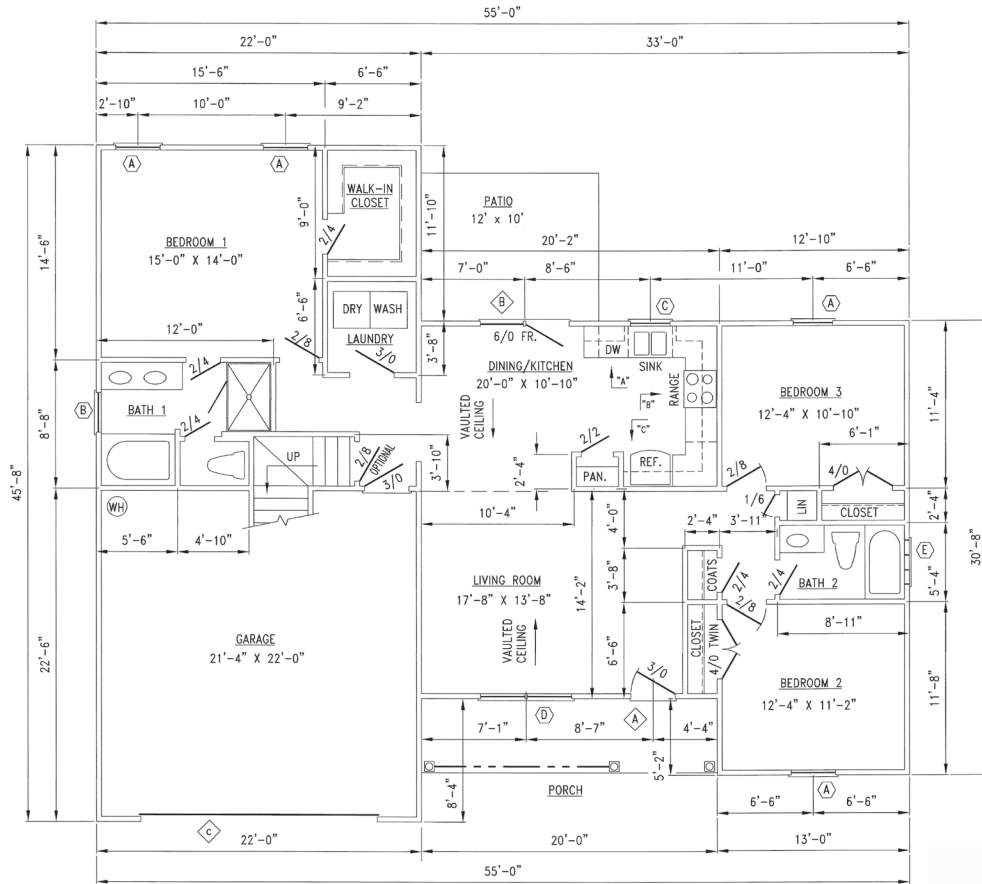

3 BEDROOMS, 2 BATHS, 1644 SQFT

The Savannah

*Square footage & dimensions are approximate & may vary with each individual home.

910.353.1228